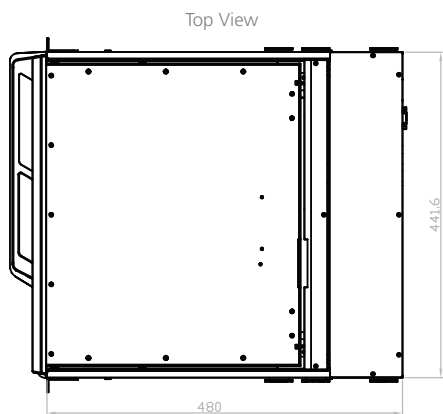

KwikDraw-A 17HD

Features

Key features:-

- 1U 17" widescreen LCD console drawer
- Support Full HD with 1080p resolution
- 104-key keyboard with touchpad or trackball
- New enhanced aesthetics with moulded front handle
- Short depth design of 480mm (18.9") only
- Front USB port for device access (USB hub KVM)
- 2 post rack mounting available

Dimensions

Unit : mm

KwikDraw-A 17HD

Specifications

The information is believed to be accurate. However Amplicon Liveline Limited accepts no responsibility for any problems caused by errors and omissions. Specifications are subject to change without notice.

LCD Panel	Size (diagonal): 17.3" widescreen TFT Max resolution: 1920 x 1080 Brightness (cd/m ²): 400 Backlight: LED Colours: 16.7 M, 8-bit Contrast ratio (typ): 600 : 1 Viewing angle (H/V): 160° x 140° Active area (mm): 382 x 215 MTBF (hrs): 50,000 Signal input: VGA or HDMI	Regulatory	Safety: FCC & CE certified Environmental: RoHS2 & REACH compliant	
	Casing Colour	Black (RAL 9005)	Power	Input: Auto-sensing 100 to 240VAC, 50 / 60Hz Consumption: Max. 48 Watt, Standby 5 Watt
	Weight	Net: 10.8kgs (24lbs) Gross: 15.8kgs (34.8lbs)	Environmental	Operating: 0 to 50°C Storage: -5 to 60°C Relative humidity: 5~90%, non-condensing Shock: 10G acceleration (11ms duration) Vibration: 5~500Hz 1G RMS random vibration
	Dimensions (W x D x H)	Product: 441.6 x 480 x 44 mm (17.4 x 18.9 x 1.73 in) Packing: 590 x 808 x 140 mm (23.2 x 31.8 x 5.5 in)		