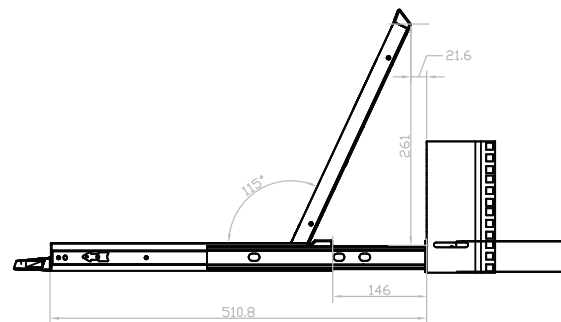

KwikDraw-A 17HD

Features

Key features:-

- 1U 17" widescreen LCD console drawer
- Support Full HD with 1080p resolution
- 104-key keyboard with touchpad or trackball
- New enhanced aesthetics with moulded front handle
- Short depth design of 480mm (18.9") only
- Front USB port for device access (USB hub KVM)
- 2 post rack mounting available

Dimensions

Unit : mm

KwikDraw-A 17HD

Specifications

The information is believed to be accurate. However Amplicon Liveline Limited accepts no responsibility for any problems caused by errors and omissions. Specifications are subject to change without notice.

LCD Panel	Size (diagonal): 17.3" widescreen TFT Max resolution: 1920 x 1080 Brightness (cd/m ²): 400 Backlight: LED Colours: 16.7 M, 8-bit Contrast ratio (typ): 600 : 1 Viewing angle (H/V): 160° x 140° Active area (mm): 382 x 215 MTBF (hrs): 50,000 Signal input: VGA or HDMI	Regulatory	Safety: FCC & CE certified Environmental: RoHS2 & REACH compliant	
	Casing Colour	Black (RAL 9005)	Power	Input: Auto-sensing 100 to 240VAC, 50 / 60Hz Consumption: Max. 48 Watt, Standby 5 Watt
	Weight	Net: 10.8kgs (24lbs) Gross: 15.8kgs (34.8lbs)	Environmental	Operating: 0 to 50°C Storage: -5 to 60°C Relative humidity: 5~90%, non-condensing Shock: 10G acceleration (11ms duration) Vibration: 5~500Hz 1G RMS random vibration
	Dimensions (W x D x H)	Product: 441.6 x 480 x 44 mm (17.4 x 18.9 x 1.73 in) Packing: 590 x 808 x 140 mm (23.2 x 31.8 x 5.5 in)		