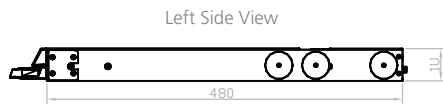

KwikDraw-A 17HD

Features

Key features:-

- 1U 17" widescreen LCD console drawer
- Support Full HD with 1080p resolution
- 104-key keyboard with touchpad or trackball
- New enhanced aesthetics with moulded front handle
- Short depth design of 480mm (18.9") only
- Front USB port for device access (USB hub KVM)
- 2 post rack mounting available

Dimensions

Unit : mm

KwikDraw-A 17HD

Specifications

The information is believed to be accurate. However Amplicon Liveline Limited accepts no responsibility for any problems caused by errors and omissions. Specifications are subject to change without notice.

LCD Panel	Size (diagonal): 17.3" widescreen TFT Max resolution: 1920 x 1080 Brightness (cd/m ²): 400 Backlight: LED Colours: 16.7 M, 8-bit Contrast ratio (typ): 600 : 1 Viewing angle (H/V): 160° x 140° Active area (mm): 382 x 215 MTBF (hrs): 50,000 Signal input: VGA or HDMI	Regulatory	Safety: FCC & CE certified Environmental: RoHS2 & REACH compliant	
	Casing Colour	Black (RAL 9005)	Power	Input: Auto-sensing 100 to 240VAC, 50 / 60Hz Consumption: Max. 48 Watt, Standby 5 Watt
	Weight	Net: 10.8kgs (24lbs) Gross: 15.8kgs (34.8lbs)	Environmental	Operating: 0 to 50°C Storage: -5 to 60°C Relative humidity: 5~90%, non-condensing Shock: 10G acceleration (11ms duration) Vibration: 5~500Hz 1G RMS random vibration
	Dimensions (W x D x H)	Product: 441.6 x 480 x 44 mm (17.4 x 18.9 x 1.73 in) Packing: 590 x 808 x 140 mm (23.2 x 31.8 x 5.5 in)		